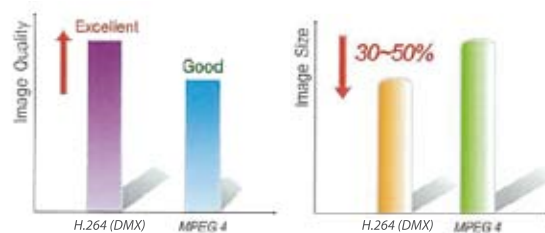

System configuration

Easy to use menus

Simultaneously view & record
up to 16 channels

Remote viewer screen

Amazing features, yet easy to use!

- Easy remote viewing - detects IP address automatically
- Built-in high speed Search Engine (Max. 128x)
- Superior video quality new H.264 compression technology & VGA adapter
- Easy to use on-screen 3D operating system, menus, remote & mouse control
- Pentaplex operation for simultaneous live monitoring, recording, playback, archiving and remote image access